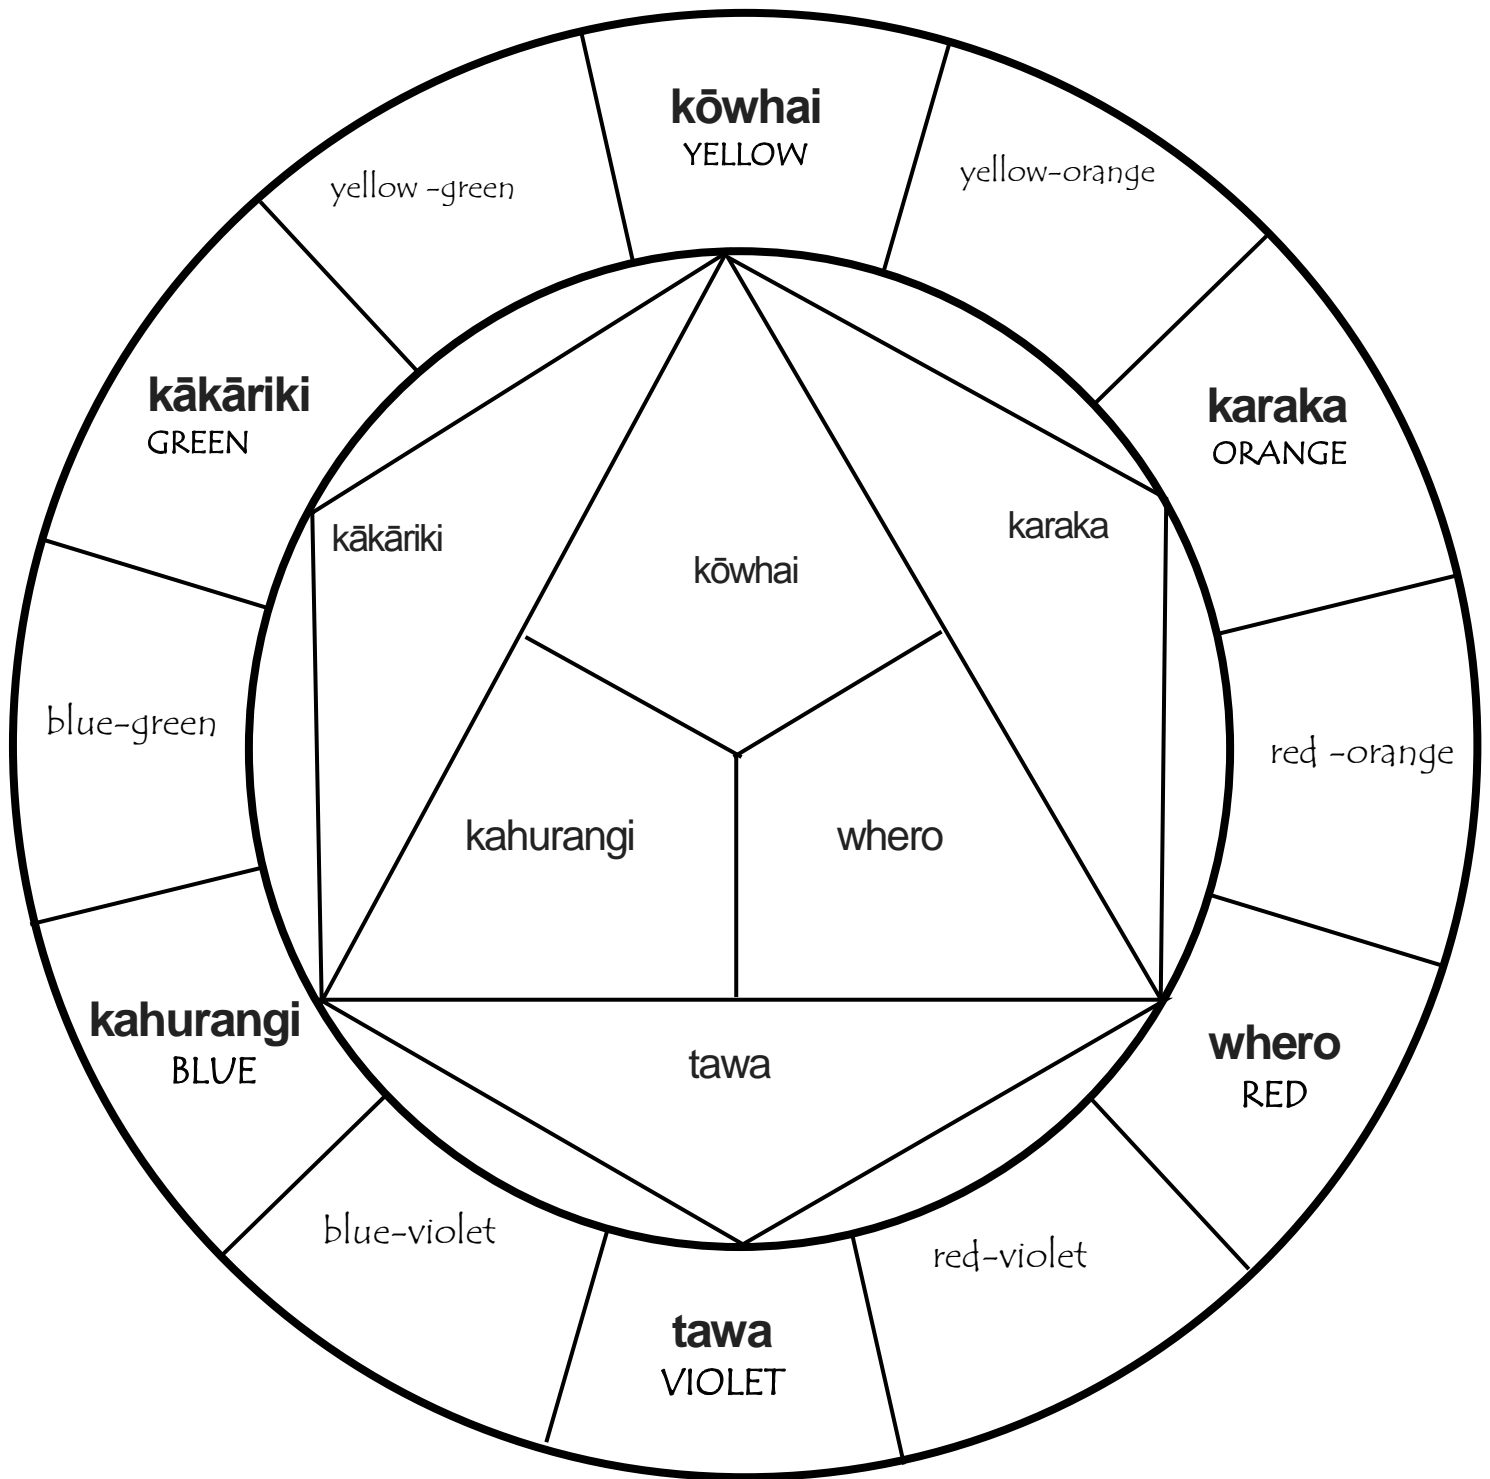

# Ngā Tae - COLOUR THEORY

## TINT OR SHADE-

Gradually add small amounts of a colour to **mā** (WHITE)  
 or very small amounts of **pango** (BLACK) to a colour

--	--	--	--	--	--