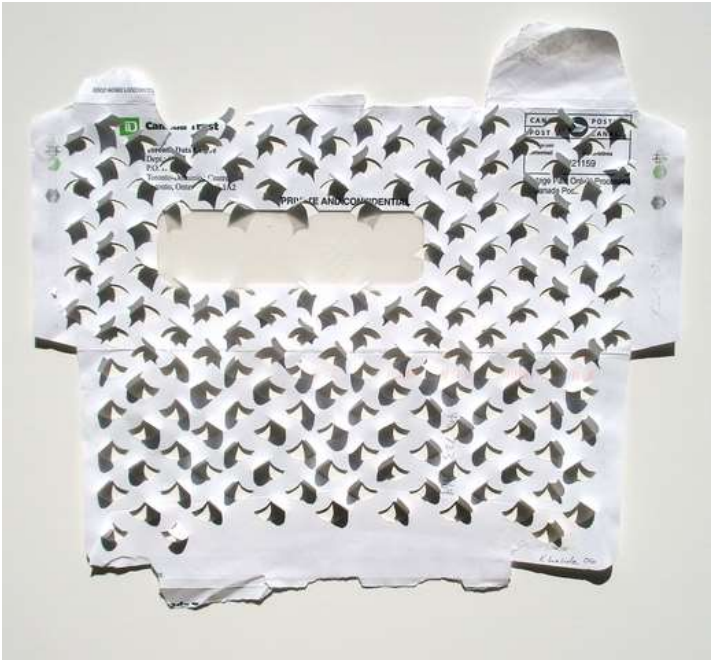

Elizabeth Duffy

Kristiina Lahde

Security envelopes feature all kinds of different patterns that are designed to keep their contents confidential, but artist Sarah Nicole Philips utilizes those patterns by collaging stunning landscapes from discarded security envelopes.

Sarah Nicole
Phillips

Paper Envelopes Made Into Geometric Quilts By Stephen Sollins

In an every day scenario of receiving mail, it can become fairly common to automatically discard an envelope, and in most cases only seek to review the contents within. For Stephen Sollins this, however, would not be the case. He has taken paper envelopes that would otherwise be stacked high at trash

Marie Clerel
Ten envelopes, each containing a piece of charcoal, were sent to 10 people, who each then returned the envelope to the artist.

Kristiina Lahde

Kristiina Lahde is an artist from Toronto who magically turns the familiar into sculptural forms.. well.. she cuts envelopes. But she does it beautifully. The details below showcase intricate work that takes the patience of a super-human. And if this doesn't wow you? You should see what she can do with a [phone book](#). To see more of Kristiina's art check out her website, [here](#).