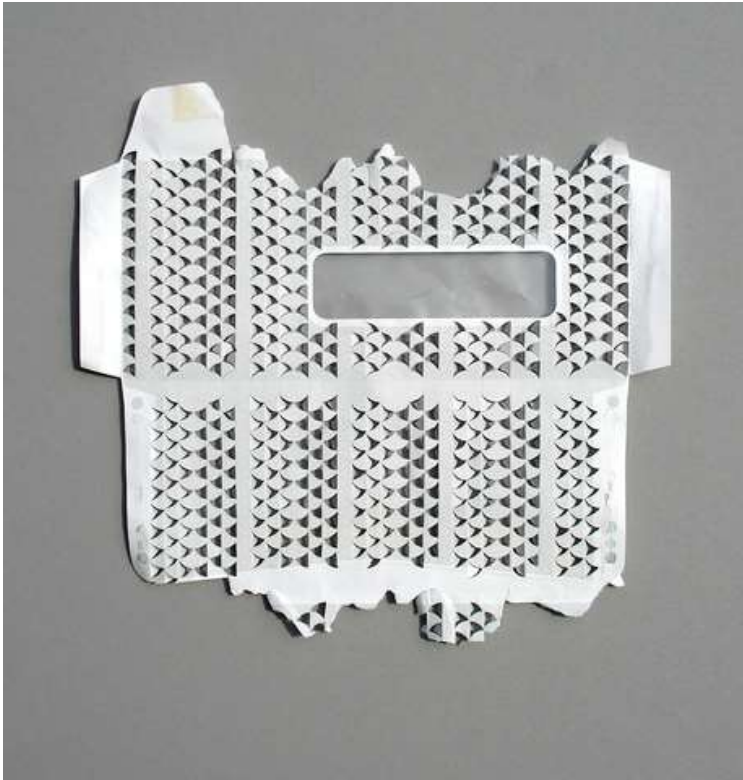

Elizabeth Duffy

Kristiina Lahde

Security envelopes feature all kinds of different patterns that are designed to keep their contents confidential, but artist Sarah Nicole Philips utilizes those patterns by collaging stunning landscapes from discarded security envelopes.

Sarah Nicole
Phillips

Paper Envelopes Made Into Geometric Quilts By Stephen Sollins

In an every day scenario of receiving mail, it can become fairly common to automatically discard an envelope, and in most cases only seek to review the contents within. For Stephen Sollins this, however, would not be the case. He has taken paper envelopes that would otherwise be stacked high at trash

Marie Clerel
Ten envelopes, each containing a piece of charcoal, were sent to 10 people, who each then returned the envelope to the artist.

Kristiina Lahde

Kristiina Lahde is an artist from Toronto who magically turns the familiar into sculptural forms.. well.. she cuts envelopes. But she does it beautifully. The details below showcase intricate work that takes the patience of a super-human. And if this doesn't wow you? You should see what she can do with a [phone book](#). To see more of Kristiina's art check out her website, [here](#).