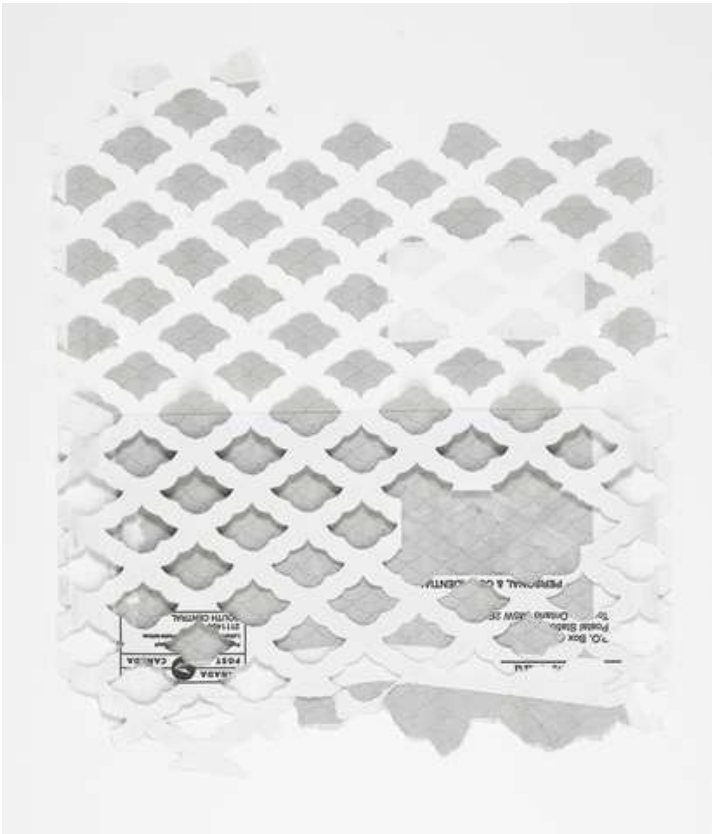

Elizabeth Duffy

Kristiina Lahde

Security envelopes feature all kinds of different patterns that are designed to keep their contents confidential, but artist Sarah Nicole Philips utilizes those patterns by collaging stunning landscapes from discarded security envelopes.

Sarah Nicole
Phillips

Paper Envelopes Made Into Geometric Quilts By Stephen Sollins

In an every day scenario of receiving mail, it can become fairly common to automatically discard an envelope, and in most cases only seek to review the contents within. For Stephen Sollins this, however, would not be the case. He has taken paper envelopes that would otherwise be stacked high at trash

Marie Clerel
Ten envelopes, each containing a piece of charcoal, were sent to 10 people, who each then returned the envelope to the artist.

Kristiina Lahde

Kristiina Lahde is an artist from Toronto who magically turns the familiar into sculptural forms.. well.. she cuts envelopes. But she does it beautifully. The details below showcase intricate work that takes the patience of a super-human. And if this doesn't wow you? You should see what she can do with a [phone book](#). To see more of Kristiina's art check out her website, [here](#).