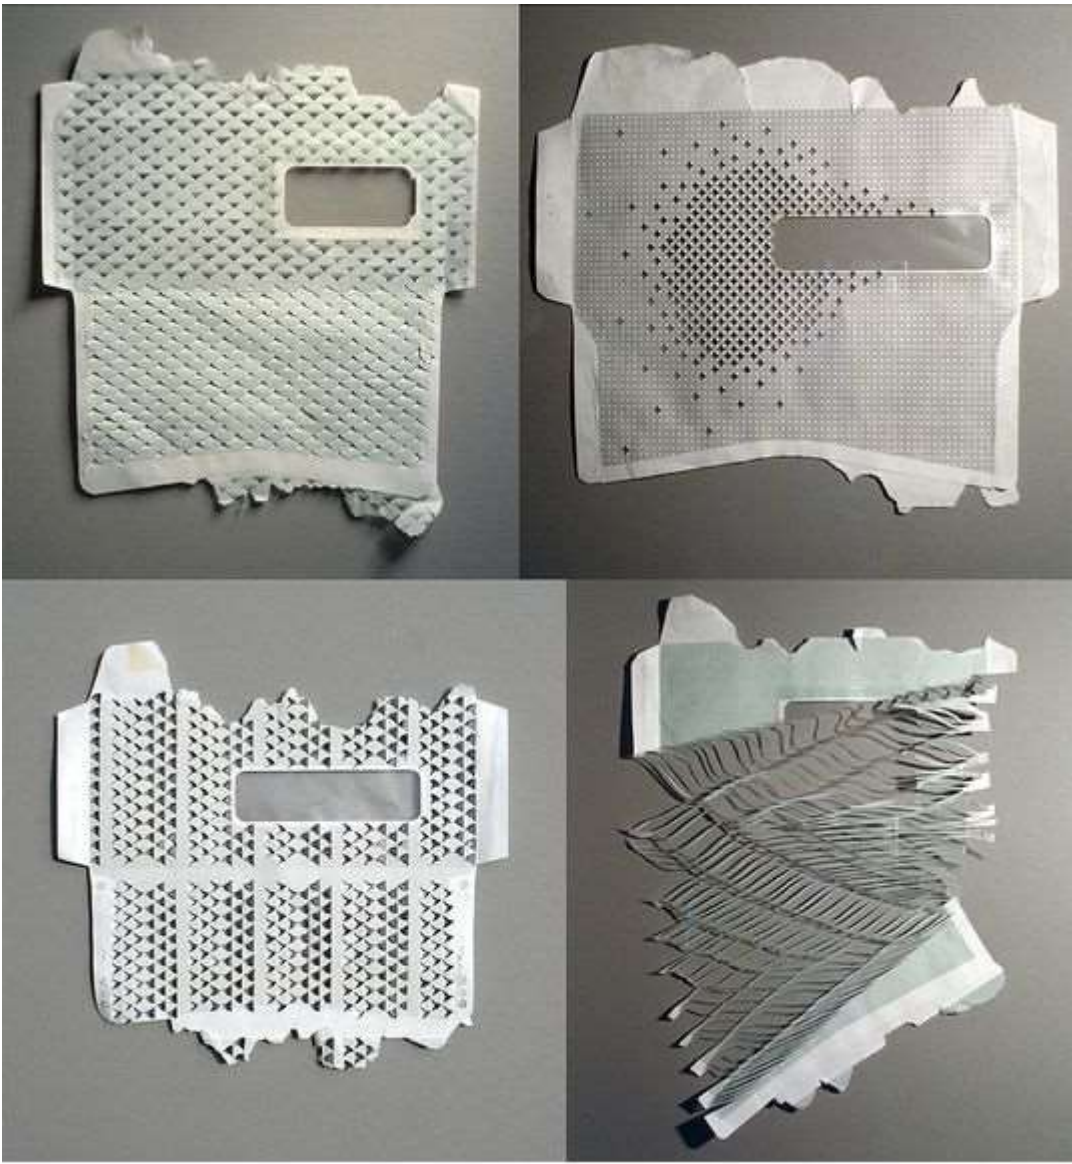

Bic biro drawing on 1971 envelope.

www.markpowellartist.com

Yann LESACHER
on Instagram:
"Courrier à
plumes , posté
depuis les Québec
(Merci Jean-Marie
!)

Canyi on Instagram
[ckenye](#)

Lisa Dahl, Security Envelopes

Elizabeth Duffy

Kristiina Lahde

Security envelopes feature all kinds of different patterns that are designed to keep their contents confidential, but artist Sarah Nicole Philips utilizes those patterns by collaging stunning landscapes from discarded security envelopes.

Sarah Nicole
Phillips

Paper Envelopes Made Into Geometric Quilts By Stephen Sollins

In an every day scenario of receiving mail, it can become fairly common to automatically discard an envelope, and in most cases only seek to review the contents within. For Stephen Sollins this, however, would not be the case. He has taken paper envelopes that would otherwise be stacked high at trash

Marie Clerel
Ten envelopes, each containing a piece of charcoal, were sent to 10 people, who each then returned the envelope to the artist.

Kristiina Lahde

Kristiina Lahde is an artist from Toronto who magically turns the familiar into sculptural forms.. well.. she cuts envelopes. But she does it beautifully. The details below showcase intricate work that takes the patience of a super-human. And if this doesn't wow you? You should see what she can do with a [phone book](#). To see more of Kristiina's art check out her website, [here](#).