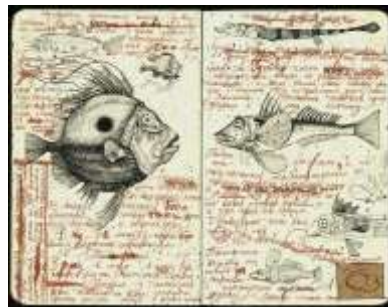

Envelope Art

^Evelyn Dunbar

"When Gruffalo illustrator Axel Scheffler writes to Gruffalo author Julia Donaldson, he does ACE envelope drawings..
^

<http://melstampz.blogspot.com/2008/07/5-12-inch-square-envelope-template-lots.html>

Bic biro drawing on 1971 envelope.

www.markpowellartist.com

Yann LESACHER
on Instagram:
"Courrier à
plumes , posté
depuis les Québec
(Merci Jean-Marie
!)

Canyi on Instagram
[ckenye](#)

Lisa Dahl, Security Envelopes